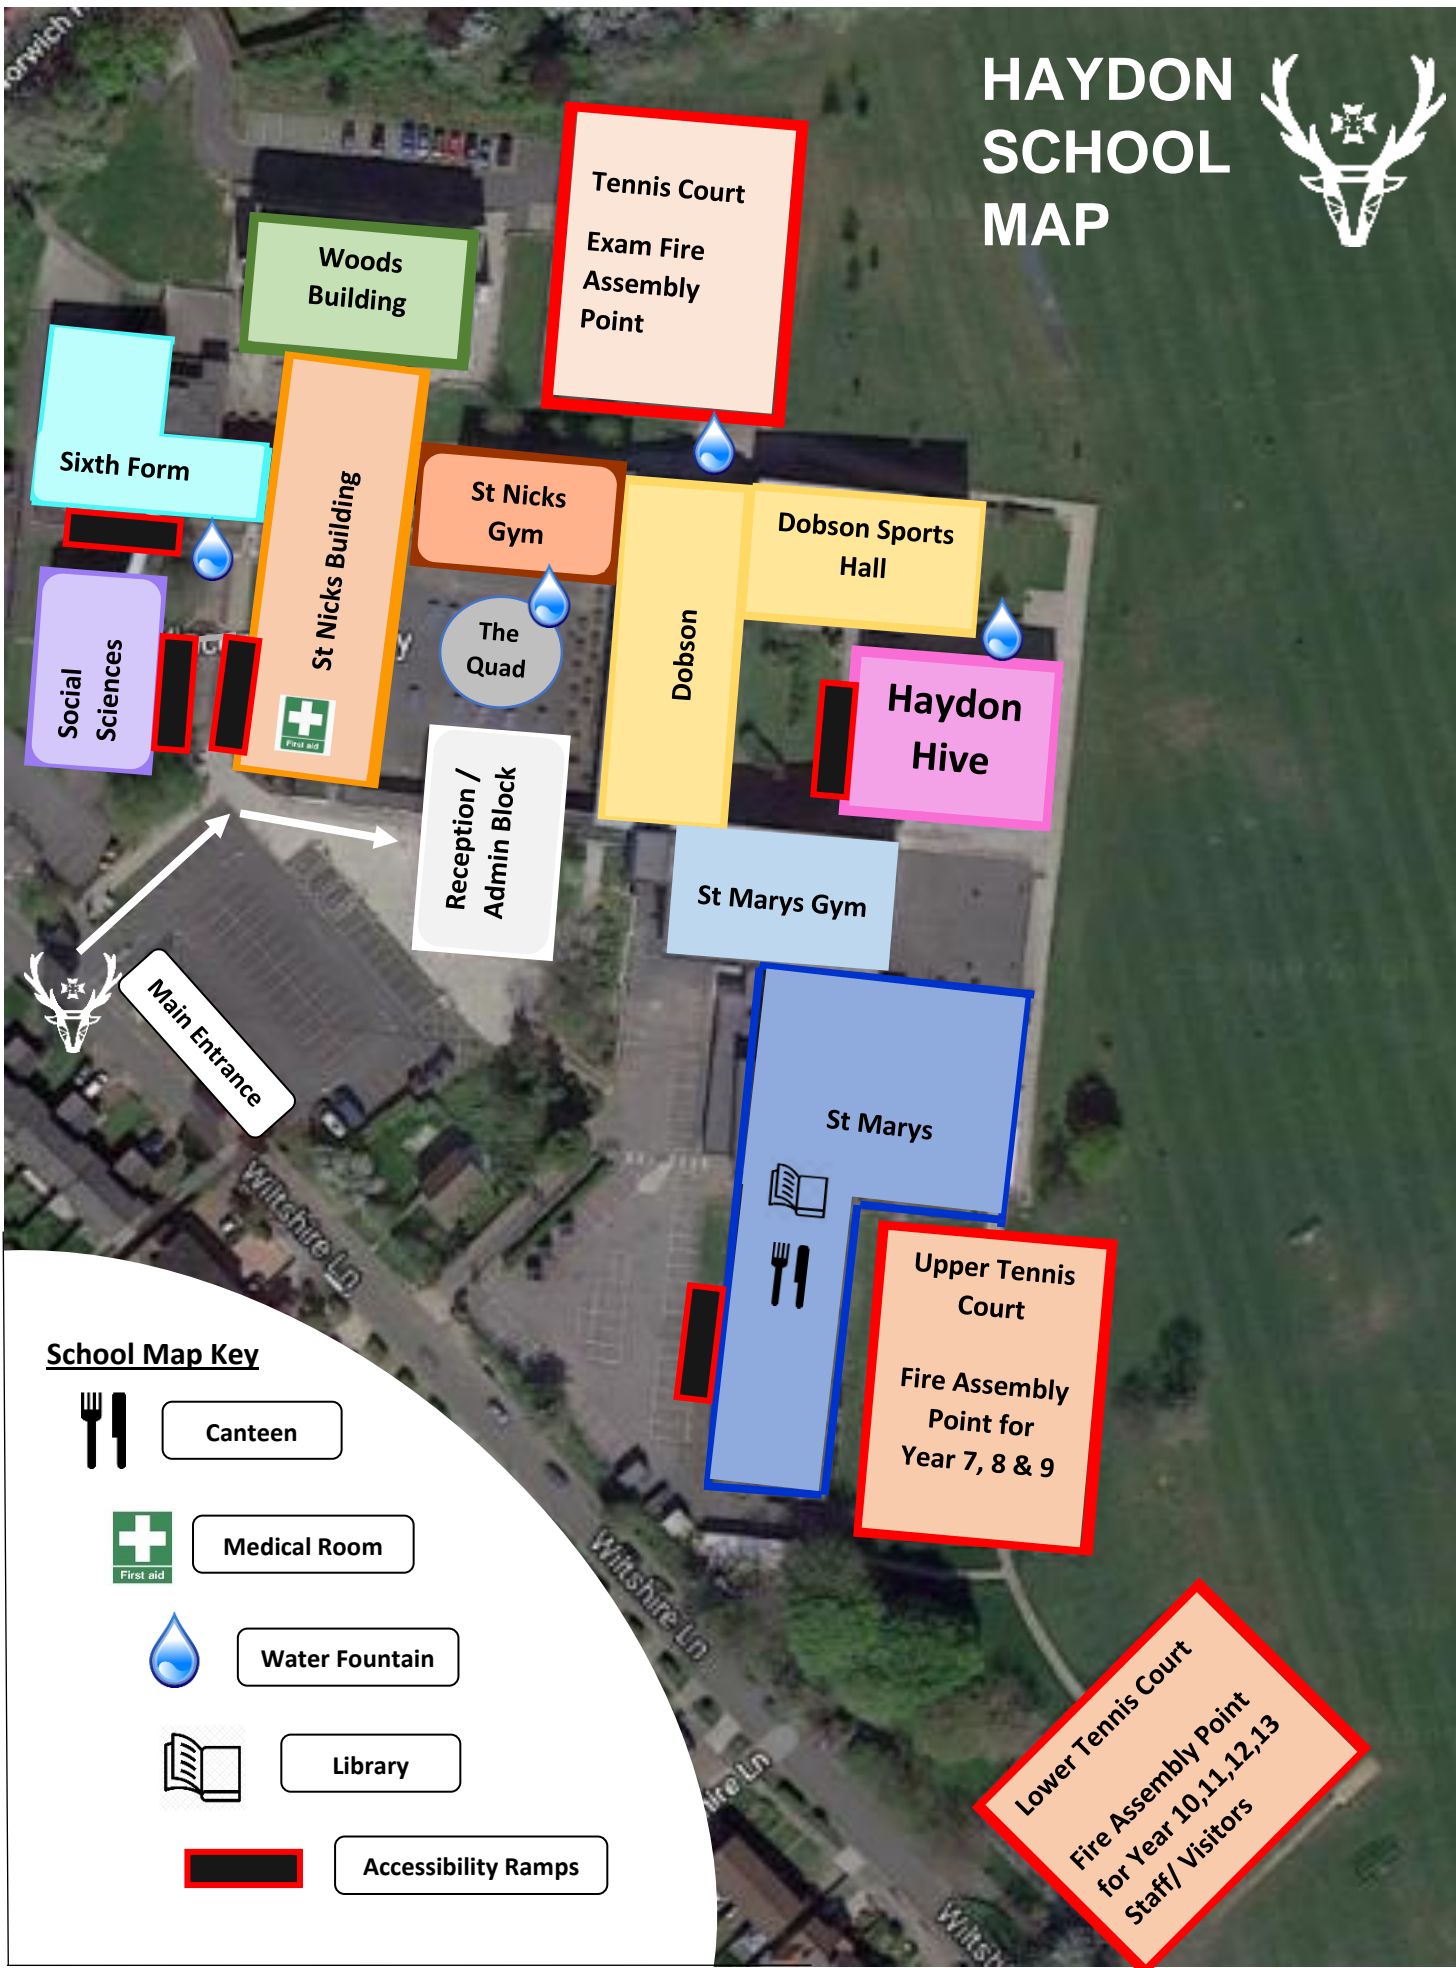

HAYDON SCHOOL MAP

School Map Key

Canteen

Medical Room

Water Fountain

Library

Accessibility Ramps

Building	Rooms	Subjects/Areas	Other
Reception / Admin Block	Ground Floor: Reception /Head teachers office / Staff Room		
St Marys Building	<p>Ground Floor : Canteen / Library / St Marys Main Hall / Drama Studio/ Rooms 3-9 / SENCO</p> <p>First Floor: Rooms 9 -10 / Year 11 and Year 10 office /Link unit/Exclusion room</p> <p>Second Floor : Rooms 20 – 28 / Rooms M1, M2 , M3</p> <p>St Mary's gym is situated on the Link corridor between Dobson and St Mary's</p>	<p>Drama</p> <p>Music</p> <p>Media</p> <p>English</p> <p>Canteen</p>	 Lift Access Available
Woods Building	<p>Ground Floor : T1 -T7</p> <p>First Floor : T10 -11 / SC3, SC4</p> <p>Second Floor – Art Rooms - A21 – A23</p>	<p>Science</p> <p>Art</p> <p>Design</p>	 Lift Access Available
Sixth Form	<p>Ground Floor : Coffee Shop / Study Room / Common Room /Sixth form office Year 13</p> <p>First Floor: Sixth Form Year 12 office /Year 7 office</p>	Sixth Form	 Access Available
St Nicks Building	<p>Ground Floor : St Nicks Dining Hall / Maths Corridor Rooms 30 – 37 / Room T1 , T2</p> <p>First Floor: Rooms 40 -49</p> <p>Second Floor: Rooms 50 -59</p>	<p>Maths</p> <p>Science</p>	 Medical Room on Ground Floor  Access Available
Social Sciences	<p>Ground Floor : Rooms S01 – S04</p> <p>First Floor: Rooms S05 – S07</p> <p>Second Floor: S10 - S14</p>	Social Sciences	 Stair Access
Dobson	<p>Ground Floor : Humanities corridor –Rooms 70-79 / Girls Changing Room / PE teaching rooms (Weights rooms WR 1 and WR2) Dobson Gym</p> <p>First Floor: Rooms 83 -89/ Network office</p>	<p>Humanities</p> <p>PE</p> <p>ICT</p>	 Lift Access Available
Haydon Hive	<p>Ground Floor : H1, H2, H3, H4, Medical Room, Back on track, Reflection Room, Counsellors Room 3</p> <p>First Floor: H5, H6, Counsellors Rooms 1 & 2, Safeguarding Offices, SENCO Office, Admin Office</p>	Languages	 Lift Access